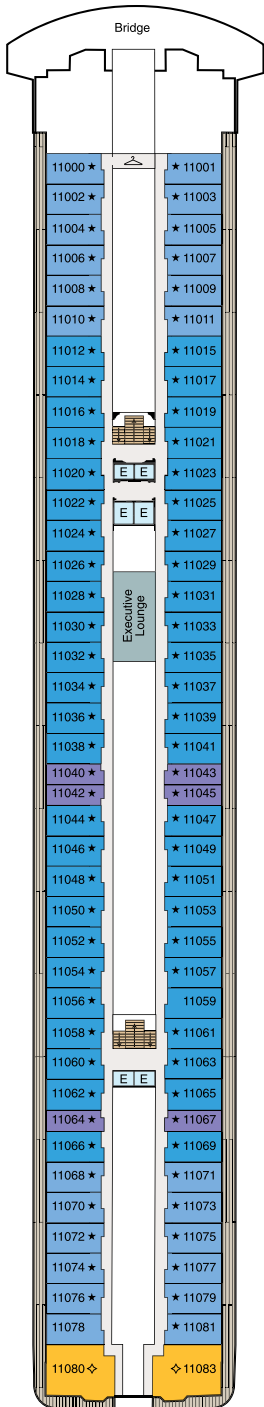

DECK PLANS

MARINA

Deck 11

STATEROOM COLOR LEGEND

- Concierge Level Veranda (A1)
- Oceania Suite (OC)
- Penthouse Suite (PH1)
- Penthouse Suite (PH2)

SYMBOL LEGEND

- E Elevator
- ★ Triple with Sofabed
- △ Laundryette