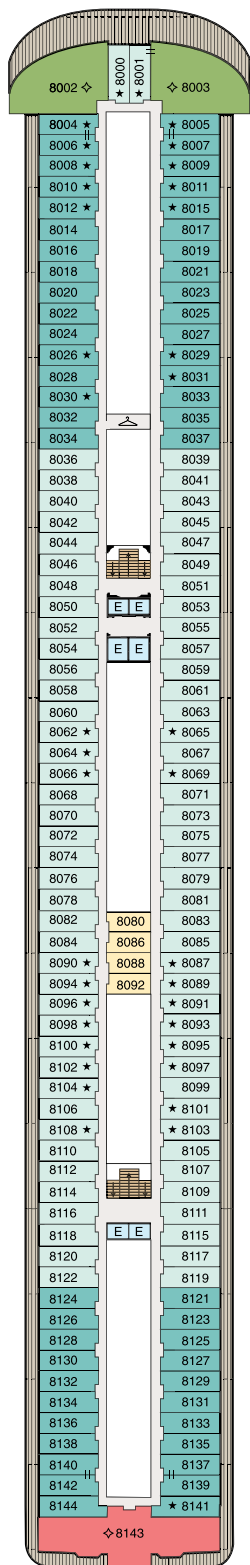

DECK PLANS

MARINA

Deck 8

STATEROOM COLOR LEGEND

- Veranda Stateroom (B1)
- Veranda Stateroom (B2)
- Inside Stateroom (G)
- Owner's Suite (OS)

SYMBOL LEGEND

- E Elevator
- ★ Triple with Sofabed
- ⚡ Launderette
- || Connecting Staterooms