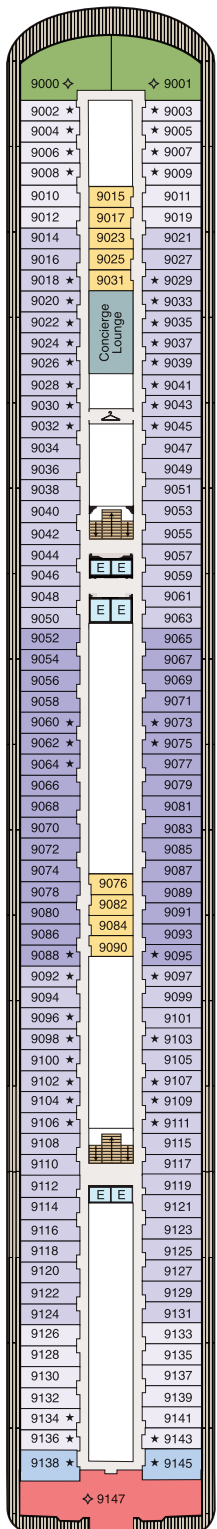

DECK PLANS

MARINA

Deck 9

STATEROOM COLOR LEGEND

- Concierge Level Veranda (A2)
- Concierge Level Veranda (A3)
- Concierge Level Veranda (A4)
- Inside Stateroom (F)
- Owner's Suite (OS)
- Penthouse Suite (PH3)
- Vista Suite (VS)

SYMBOL LEGEND

- Elevator
- ★ Triple with Sofabed
- ⚡ Laundry