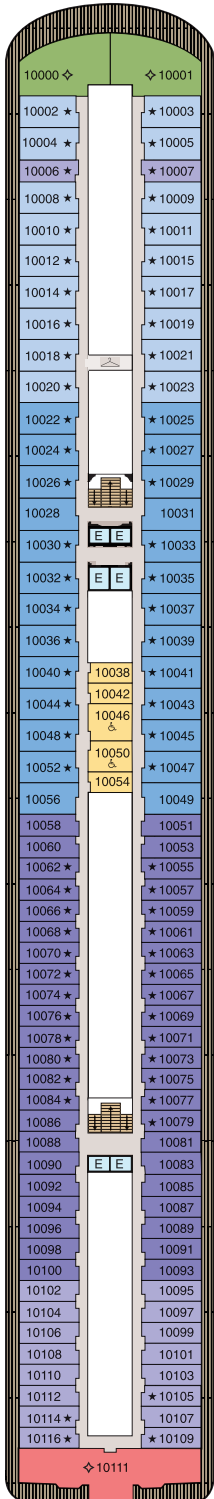

DECK PLANS

MARINA

Deck 10

STATEROOM COLOR LEGEND

SYMBOL LEGEND

-  Restrooms
-  Elevator
-  Launderette
-  Connecting Staterooms
-  Wheelchair Accessible
-  Triple with Sofa Bed
-  3rd and 4th guest occupancy available upon request; 3rd guest only occupancy available upon request in Owner's Suites