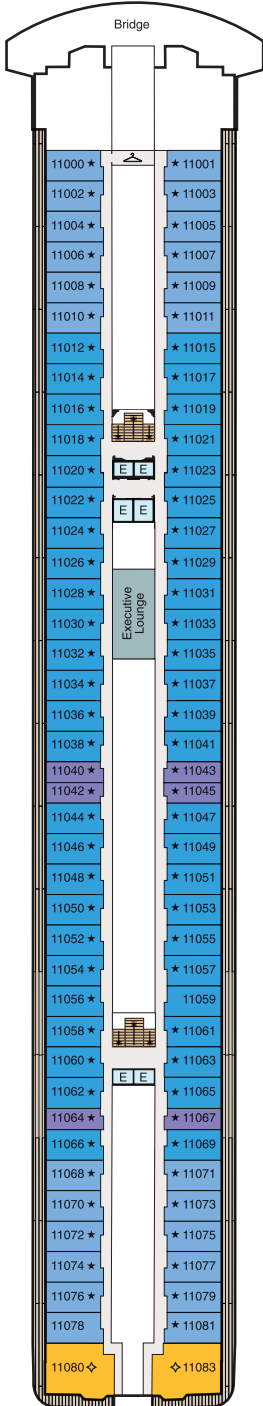

DECK PLANS

MARINA

Deck 11

STATEROOM COLOR LEGEND

SYMBOL LEGEND

-  Restrooms
-  Elevator
-  Laundrette
-  Connecting Staterooms
-  Wheelchair Accessible
-  Triple with Sofa Bed
-  3rd and 4th guest occupancy available upon request; 3rd guest only occupancy available upon request in Owner's Suites