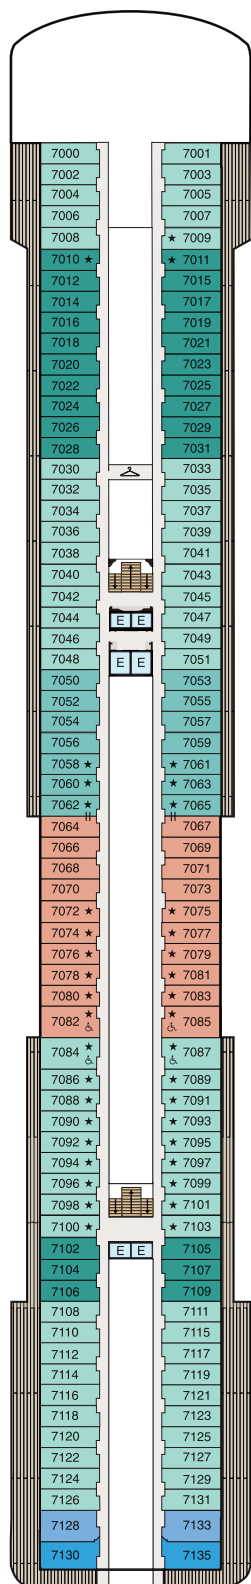

DECK PLANS

MARINA

Deck 7

STATEROOM COLOR LEGEND

| | | | | | |
|----|----|----|-----|-----|-----|
| OS | VS | OC | PH1 | PH2 | PH3 |
| A1 | A2 | A3 | A4 | B1 | B2 |
| B3 | B4 | C | F | G | |

SYMBOL LEGEND

-  Restrooms
-  Elevator
-  Launderette
-  Connecting Staterooms
-  Wheelchair Accessible
-  Triple with Sofa Bed
-  3rd and 4th guest occupancy available upon request; 3rd guest only occupancy available upon request in Owner's Suites