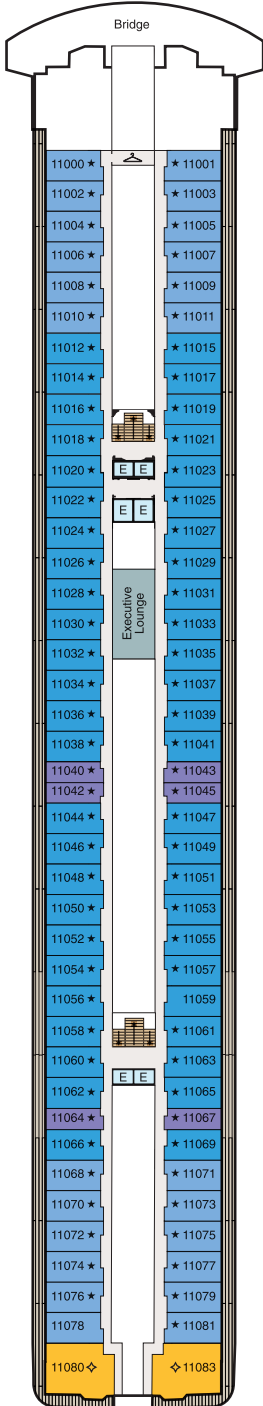

DECK PLANS

RIVIERA

Deck 11

STATEROOM COLOR LEGEND

SYMBOL LEGEND

- ♿ Restrooms
- E Elevator
- ⚙️ Launderette
- || Connecting Staterooms
- ♿ Wheelchair Accessible
- ★ Triple with Sofa Bed
- ◊ 3rd and 4th guest occupancy available upon request; 3rd guest only occupancy available upon request in Owner's Suites