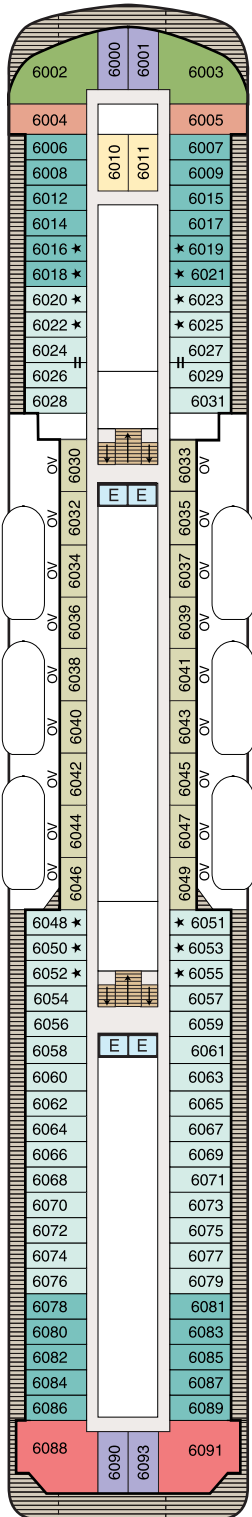

DECK PLANS

REGATTA

Deck 6

STATEROOM COLOR LEGEND

SYMBOL LEGEND

- Restrooms
- Elevator
- Launderette
- Obstructed Views
- Quad with Pullman
- Quad with Sofa bed
- Wheelchair Accessible
- Triple with Pullman
- Triple with Sofa Bed
- 3rd guest occupancy available upon request