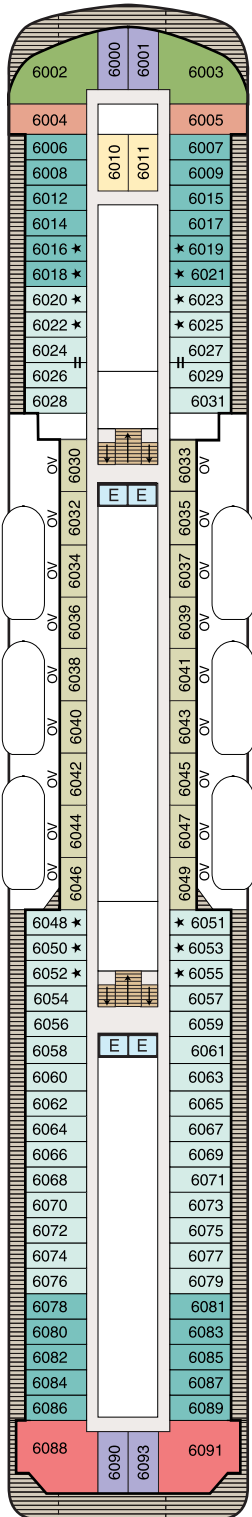

DECK PLANS

SIRENA

Deck 6

STATEROOM COLOR LEGEND

OS	VS	PH1	PH2	PH3	A1
A2	A3	B1	B2	C1	C2
D	S	F	G		

SYMBOL LEGEND

- Restrooms
- Elevator
- Launderette
- Obstructed Views
- Quad with Pullman
- Quad with Sofa bed
- Wheelchair Accessible
- Triple with Pullman
- Triple with Sofa Bed
- 3rd guest occupancy available upon request