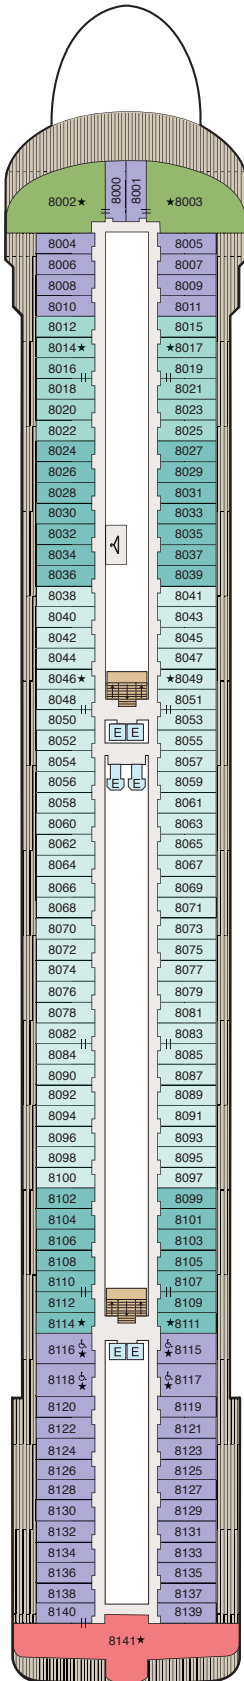

DECK PLANS

Allura

Deck 8

STATEROOM COLOR LEGEND

- Owners Suite (OS)
- Vista Suite (VS)
- Concierge Level Veranda (A2)
- Veranda Stateroom (B1)
- Veranda Stateroom (B2)
- Veranda Stateroom (B2)

SYMBOL LEGEND

- E Elevator
- ★ Triple with Sofabed
- ♿ Wheelchair Accessible
- 👤 Launderette
- || Connecting Staterooms