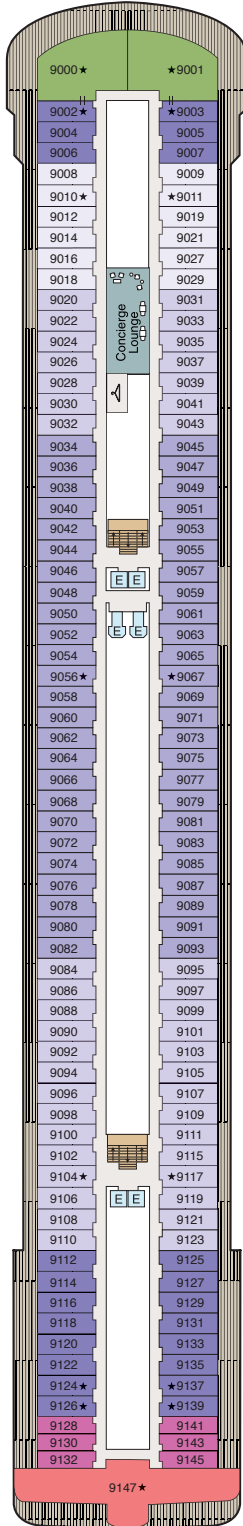

DECK PLANS

VISTA

Deck 9

STATEROOM COLOR LEGEND

- Owner's Suite (OS)
- Vista Suite (VS)
- Concierge Level Veranda (A1)
- Concierge Level Veranda (A2)
- Concierge Level Veranda (A3)
- Concierge Level Veranda (A4)
- Concierge Level Solo Veranda (S)

SYMBOL LEGEND

- E Elevator
- ★ Triple with Sofabed
- ⚡ Launderette
- || Connecting Staterooms