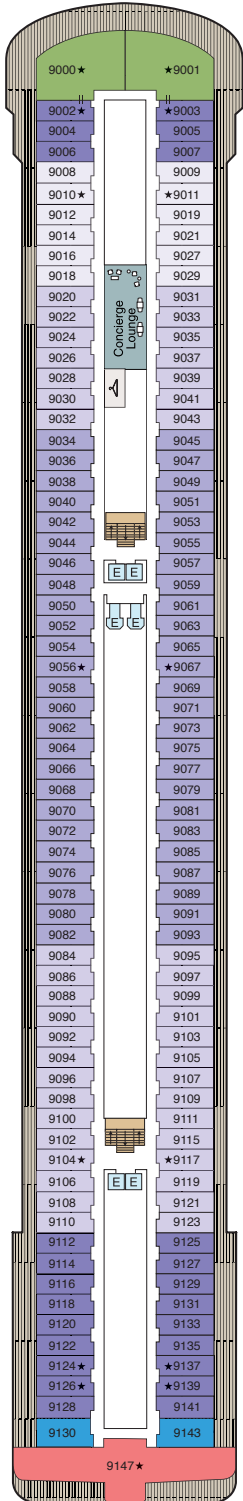

DECK PLANS

Allura

Deck 9

STATEROOM COLOR LEGEND

- Penthouse Suite (PH1)
- Owner's Suite (OS)
- Vista Suite (VS)
- Concierge Level Veranda (A1)
- Concierge Level Veranda (A2)
- Concierge Level Veranda (A3)
- Concierge Level Veranda (A4)

SYMBOL LEGEND

- E Elevator
- ★ Triple with Sofabed
- || Connecting Staterooms

Launderette