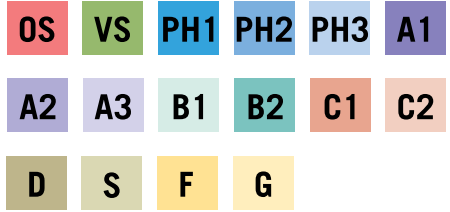

DECK PLANS

OCEANIA NAUTICA

Deck 4

STATEROOM COLOR LEGEND

SYMBOL LEGEND

- Restrooms
- Elevator
- Launderette
- Obstructed Views
- Quad with Pullman
- Quad with Sofa bed
- Wheelchair Accessible
- Triple with Pullman
- Triple with Sofa Bed
- 3rd guest occupancy available upon request