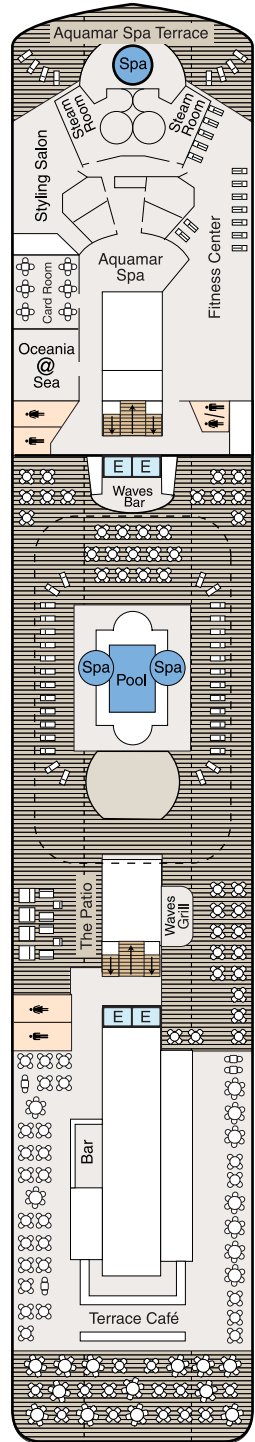

# DECK PLANS

## OCEANIA NAUTICA

### Deck 9

#### SYMBOL LEGEND

- Restrooms
- Elevator
- Launderette
- Obstructed Views
- Quad with Pullman
- Quad with Sofa bed
- Wheelchair Accessible
- Triple with Pullman
- Triple with Sofa Bed
- 3rd guest occupancy available upon request