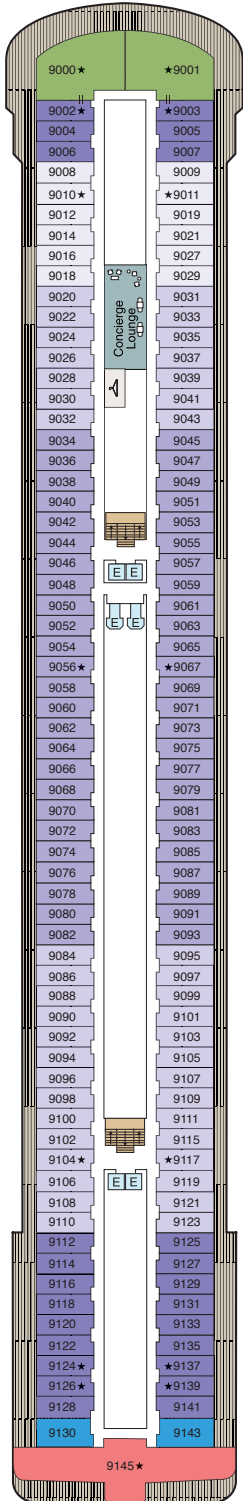

DECK PLANS

Oceania Allura

Deck 9

STATEROOM COLOR LEGEND

- Penthouse Suite (PH1)
- Owner's Suite (OS)
- Vista Suite (VS)
- Concierge Level Veranda (A1)
- Concierge Level Veranda (A2)
- Concierge Level Veranda (A3)
- Concierge Level Veranda (A4)

SYMBOL LEGEND

- E Elevator
- ★ Triple with Sofabed
- ☼ Launderette
- || Connecting Staterooms