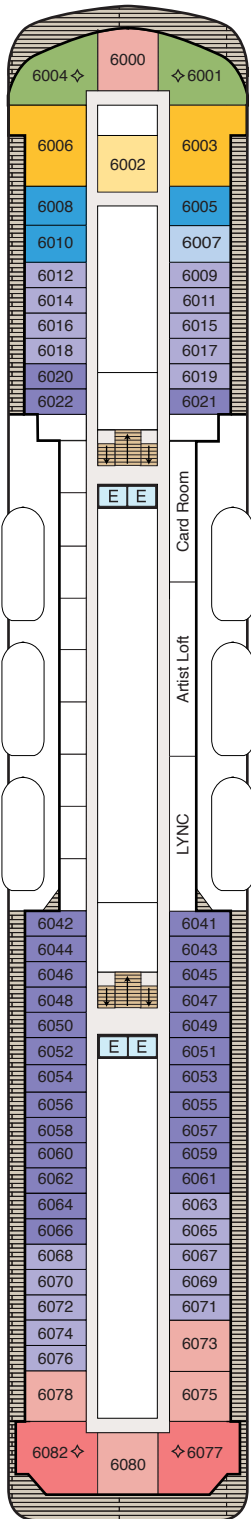

DECK PLANS
OCEANIA AURELIA

Deck 6

STATEROOM COLOR LEGEND

- Concierge Veranda (A1)
- Concierge Veranda (A2)
- Inside Suite (FS)
- Horizon Suite (HS)
- Oceania Suite (OC)
- Owners suite (OS)
- Penthouse Suite (PH3)
- Vista Suite (VS)

SYMBOL LEGEND

- Elevator
- 3rd guest occupancy available upon request