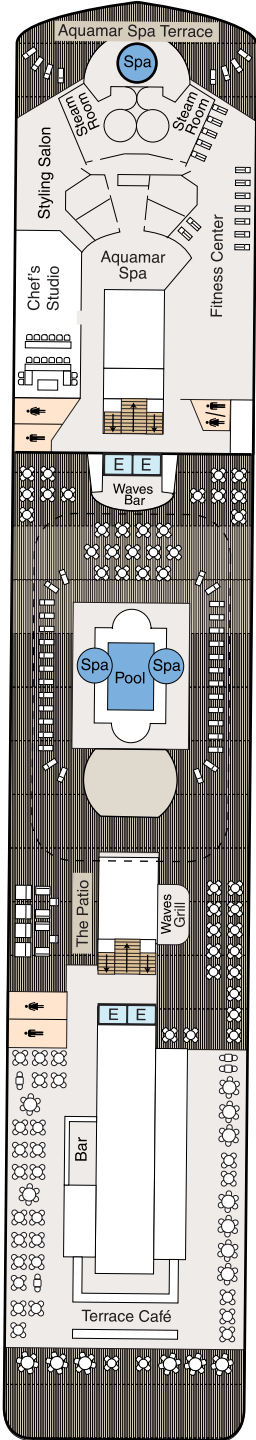

DECK PLANS
OCEANIA AURELIA

Deck 9

SYMBOL LEGEND

-  Elevator
-  Restroom